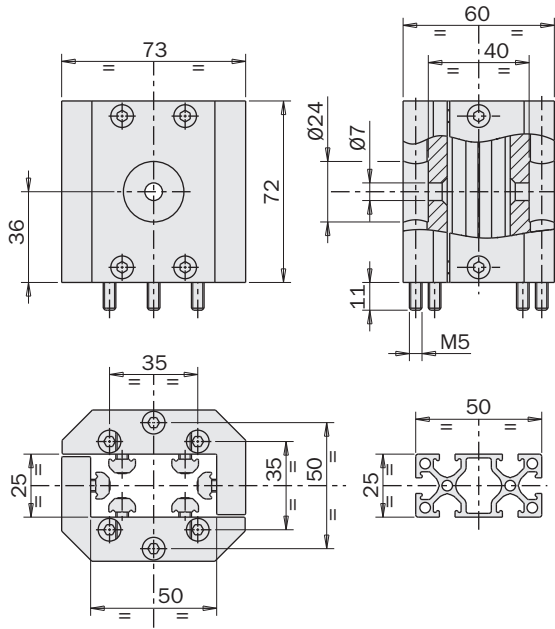

Interface for square profile/Quick Changer

(kit with screws)

	MFI-A254
Weight	680 g

	MFI-A255
Weight	1300 g

FIRST ANGLE PROJECTION

Application example