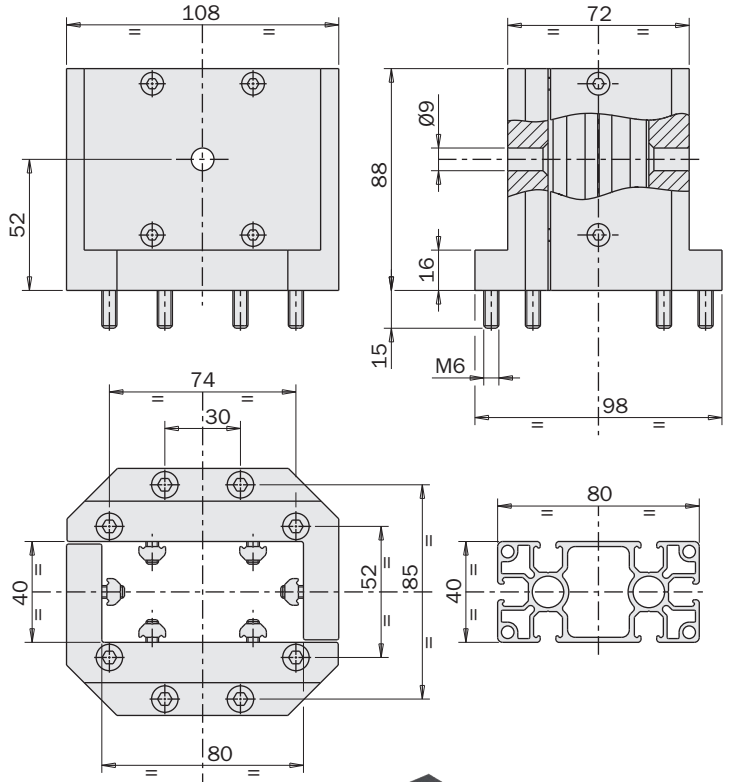

Interface for square profile/Quick Changer

(kit with screws)

	MFI-A254
Weight	680 g

	MFI-A255
Weight	1300 g

FIRST ANGLE PROJECTION

Application example