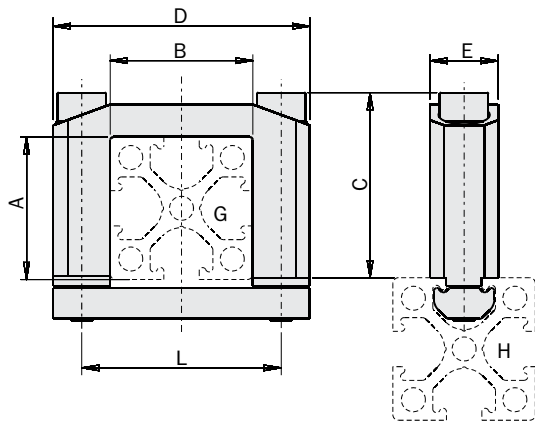

Cross (square) joint connector

(kit with screws)

FIRST ANGLE PROJECTION

| | MFI-A244 | MFI-A16 | MFI-A17 | MFI-A18 |
|--------|----------|----------|----------|----------|
| A [mm] | 18 | 25 | 50 | 25 |
| B [mm] | 18 | 25 | 25 | 50 |
| C [mm] | 29 | 32 | 57 | 32 |
| D [mm] | 38 | 45 | 45 | 70 |
| E [mm] | 12 | 12 | 12 | 12 |
| G | EMF-1818 | EMF-2525 | EMF-5025 | EMF-5025 |
| H | EMF-1818 | - | - | - |
| | EMF-2518 | - | - | - |
| | EMF-2510 | EMF-2510 | - | - |
| | EMF-2518 | EMF-2518 | - | - |
| | EMF-2525 | EMF-2525 | EMF-2525 | EMF-2525 |
| | EMF-5025 | EMF-5025 | EMF-5025 | EMF-5025 |
| | EMF-4040 | EMF-4040 | EMF-4040 | EMF-4040 |
| | EMF-8040 | EMF-8040 | EMF-8040 | EMF-8040 |
| L [mm] | 28 | 35 | 35 | 60 |
| | Weight | 41 g | 45 g | 65 g |
| Price | \$15.79 | \$16.46 | \$17.64 | \$17.64 |