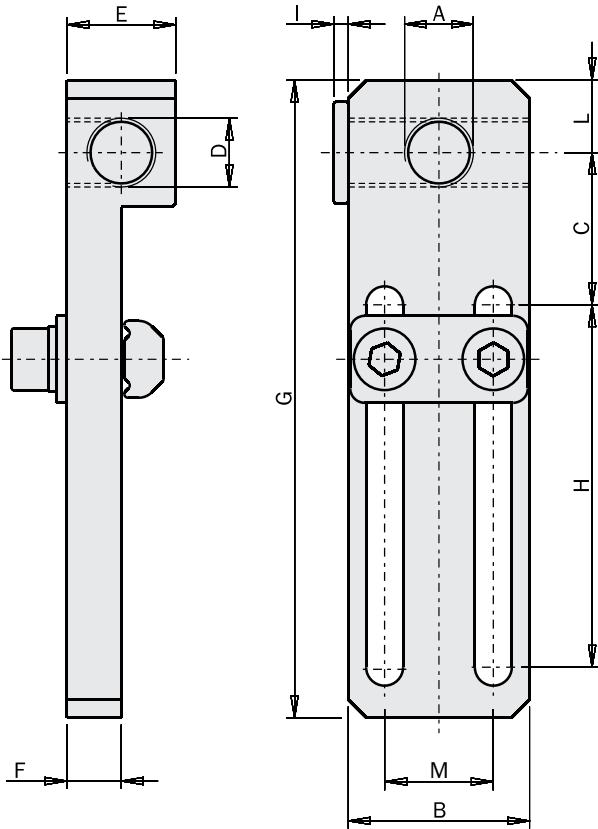

Long mounting bracket for vacuum cup

(kit with screws)

	MFI-A51	MFI-A52	MFI-A53
A [mm]	M5	G1/8"	G1/4"
B [mm]	16	25	25
C [mm]	14	21	21
D [mm]	M5	G1/8"	G1/8"
E [mm]	8	15	15
F [mm]	4	7.5	7.5
G [mm]	65	88	88
H [mm]	40	50	50
I [mm]	2	2	2
L [mm]	6	10	10
M [mm]	8	15	15
	EMF-1018	EMF-1018	EMF-1018
	EMF-1818	EMF-1818	EMF-1818
	EMF-2510	EMF-2510	EMF-2510
	EMF-2518	EMF-2518	EMF-2518
	EMF-2525	EMF-2525	EMF-2525
EMF/EMB	EMF-5025	EMF-5025	EMF-5025
	-	EMF-4040	EMF-4040
	-	EMF-8040	EMF-8040
	EMB-2017	EMB-2017	EMB-2017
	EMB-3026	EMB-3026	EMB-3026
	EMB-5045	EMB-5045	EMB-5045
Weight	20 g	60 g	60 g
Price	\$12.34	\$17.98	\$17.98

Application example

Adjustable angle connector for vacuum cup

(kit with screws)

	MFI-A54	MFI-A55	MFI-A56
A [mm]	M5	G1/8"	G1/4"
B [mm]	16	25	25
C [mm]	13	21	21
D [mm]	M5	G1/8"	G1/8"
E [mm]	10	15	15
F [mm]	5.3	7.8	7.8
G [mm]	28	43	43
H [mm]	10	17	17
I [mm]	2	2	2
L [mm]	8	15	15
	EMF-1018	-	-
	EMF-1818	-	-
	EMF-2510	EMF-2510	EMF-2510
	EMF-2518	EMF-2518	EMF-2518
	EMF-2525	EMF-2525	EMF-2525
EMF/EMB	EMF-5025	EMF-5025	EMF-5025
	-	EMF-4040	EMF-4040
	-	EMF-8040	EMF-8040
	EMB-2017	EMB-2017	EMB-2017
	EMB-3026	EMB-3026	EMB-3026
	EMB-5045	EMB-5045	EMB-5045
Weight	15 g	45 g	42 g
Price	\$14.11	\$18.43	\$18.36