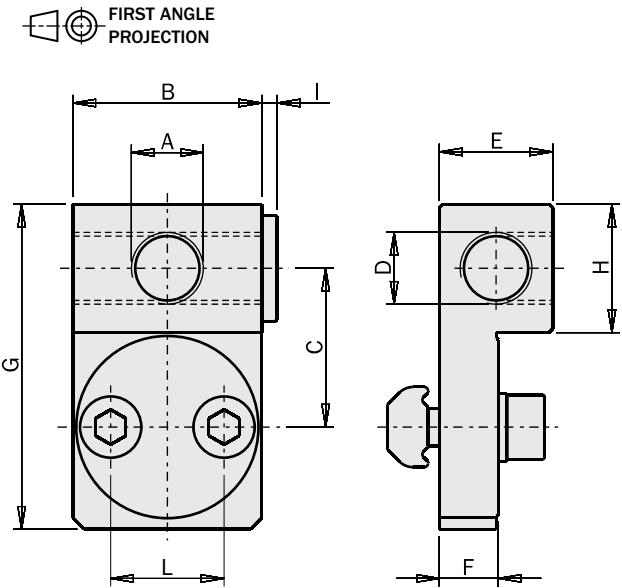

Long mounting bracket for vacuum cup

(kit with screws)

	MFI-A51	MFI-A52	MFI-A53
A [mm]	M5	G1/8"	G1/4"
B [mm]	16	25	25
C [mm]	14	21	21
D [mm]	M5	G1/8"	G1/8"
E [mm]	8	15	15
F [mm]	4	7.5	7.5
G [mm]	65	88	88
H [mm]	40	50	50
I [mm]	2	2	2
L [mm]	6	10	10
M [mm]	8	15	15
	EMF-1018	EMF-1018	EMF-1018
	EMF-1818	EMF-1818	EMF-1818
	EMF-2510	EMF-2510	EMF-2510
	EMF-2518	EMF-2518	EMF-2518
	EMF-2525	EMF-2525	EMF-2525
EMF/EMB	EMF-5025	EMF-5025	EMF-5025
	-	EMF-4040	EMF-4040
	-	EMF-8040	EMF-8040
	EMB-2017	EMB-2017	EMB-2017
	EMB-3026	EMB-3026	EMB-3026
	EMB-5045	EMB-5045	EMB-5045
Weight	20 g	60 g	60 g
Price	\$12.34	\$17.98	\$17.98

Application example

Adjustable angle connector for vacuum cup

(kit with screws)

	MFI-A54	MFI-A55	MFI-A56
A [mm]	M5	G1/8"	G1/4"
B [mm]	16	25	25
C [mm]	13	21	21
D [mm]	M5	G1/8"	G1/8"
E [mm]	10	15	15
F [mm]	5.3	7.8	7.8
G [mm]	28	43	43
H [mm]	10	17	17
I [mm]	2	2	2
L [mm]	8	15	15
	EMF-1018	-	-
	EMF-1818	-	-
	EMF-2510	EMF-2510	EMF-2510
	EMF-2518	EMF-2518	EMF-2518
	EMF-2525	EMF-2525	EMF-2525
EMF/EMB	EMF-5025	EMF-5025	EMF-5025
	-	EMF-4040	EMF-4040
	-	EMF-8040	EMF-8040
	EMB-2017	EMB-2017	EMB-2017
	EMB-3026	EMB-3026	EMB-3026
	EMB-5045	EMB-5045	EMB-5045
Weight	15 g	45 g	42 g
Price	\$14.11	\$18.43	\$18.36