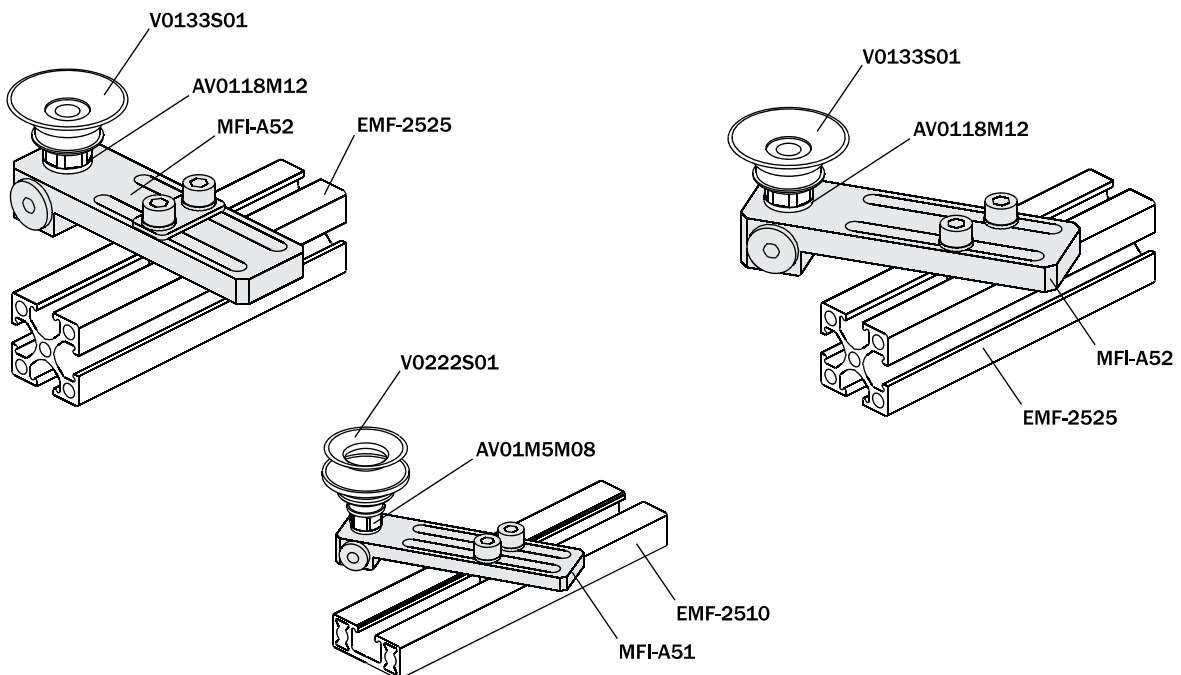

Long mounting bracket for vacuum cup

(kit with screws)

	MFI-A51	MFI-A52	MFI-A53
A [mm]	M5	G1/8"	G1/4"
B [mm]	16	25	25
C [mm]	14	21	21
D [mm]	M5	G1/8"	G1/8"
E [mm]	8	15	15
F [mm]	4	7.5	7.5
G [mm]	65	88	88
H [mm]	40	50	50
I [mm]	2	2	2
L [mm]	6	10	10
M [mm]	8	15	15
	EMF-1018	EMF-1018	EMF-1018
	EMF-1818	EMF-1818	EMF-1818
	EMF-2510	EMF-2510	EMF-2510
	EMF-2518	EMF-2518	EMF-2518
	EMF-2525	EMF-2525	EMF-2525
EMF/EMB	EMF-5025	EMF-5025	EMF-5025
	-	EMF-4040	EMF-4040
	-	EMF-8040	EMF-8040
	EMB-2017	EMB-2017	EMB-2017
	EMB-3026	EMB-3026	EMB-3026
	EMB-5045	EMB-5045	EMB-5045
Weight	20 g	60 g	60 g
Price	\$12.34	\$17.98	\$17.98

Application example

Adjustable angle connector for vacuum cup

(kit with screws)

	MFI-A54	MFI-A55	MFI-A56
A [mm]	M5	G1/8"	G1/4"
B [mm]	16	25	25
C [mm]	13	21	21
D [mm]	M5	G1/8"	G1/8"
E [mm]	10	15	15
F [mm]	5.3	7.8	7.8
G [mm]	28	43	43
H [mm]	10	17	17
I [mm]	2	2	2
L [mm]	8	15	15
	EMF-1018	-	-
	EMF-1818	-	-
	EMF-2510	EMF-2510	EMF-2510
	EMF-2518	EMF-2518	EMF-2518
	EMF-2525	EMF-2525	EMF-2525
EMF/EMB	EMF-5025	EMF-5025	EMF-5025
	-	EMF-4040	EMF-4040
	-	EMF-8040	EMF-8040
	EMB-2017	EMB-2017	EMB-2017
	EMB-3026	EMB-3026	EMB-3026
	EMB-5045	EMB-5045	EMB-5045
Weight	15 g	45 g	42 g
Price	\$14.11	\$18.43	\$18.36