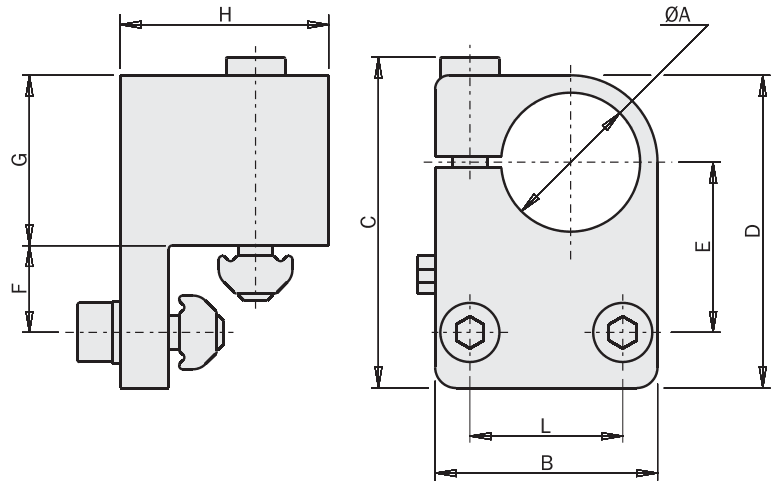

FIRST ANGLE PROJECTION