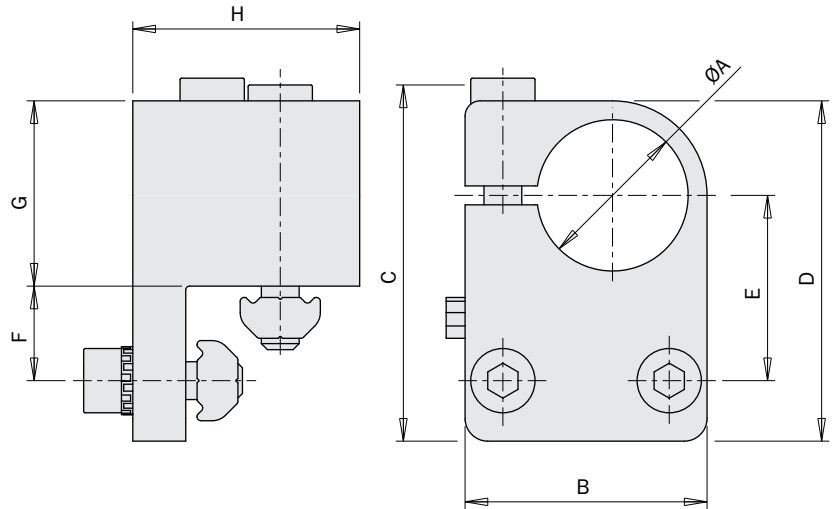

Mounting bracket

(kit with screws)

		NEW MFI-A09	NEW MFI-A10	NEW MFI-A36	NEW MFI-A34	NEW MFI-A35
A	[mm]	Ø14	Ø20	Ø20	Ø30	Ø30
B	[mm]	25	32	35	40	45
C	[mm]	42.6	47.6	54.1	53.1	64.1
D	[mm]	40	45	54.5	55	65.5
E	[mm]	22	24.5	33	29.5	39
F	[mm]	12.5	12.5	20	12.5	20
G	[mm]	19.5	24.5	26.5	34.5	37.5
H	[mm]	25	30	35	30	40
EMF-...		EMF-2525 EMF-5025	EMF-2525 EMF-5025	EMF-4040 EMF-8040	EMF-2525 EMF-5025	EMF-4040 EMF-8040
Weight		50 g	70 g	95 g	90 g	150 g
Price		\$29.81	\$31.54	\$38.02	\$32.88	\$40.82