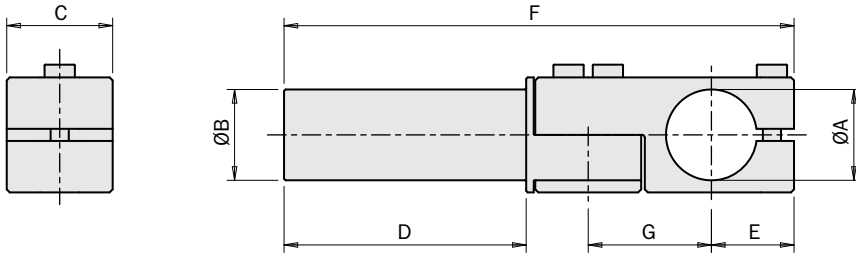

FIRST ANGLE PROJECTION

**Application example**

**Heavy duty elbow arm**

(kit with screws)

		MFI-A195	MFI-A199	MFI-A200	MFI-A196	MFI-A197	MFI-A198
A	[mm]	Ø20	Ø20	Ø20	Ø30	Ø30	Ø30
B	[mm]	Ø20	Ø20	Ø20	Ø30	Ø30	Ø30
C	[mm]	25	25	25	35	35	35
D	[mm]	50	100	150	80	140	200
E	[mm]	19.5	19.5	19.5	27.3	27.3	27.3
F	[mm]	113.5	163.5	213.5	168.5	228.5	288.5
G	[mm]	28.7	28.7	28.7	40.7	40.7	40.7
Weight		95 g	115 g	130 g	330 g	380 g	435 g
Price		\$54.00	\$55.00	\$56.00	\$66.00	\$67.00	\$68.00