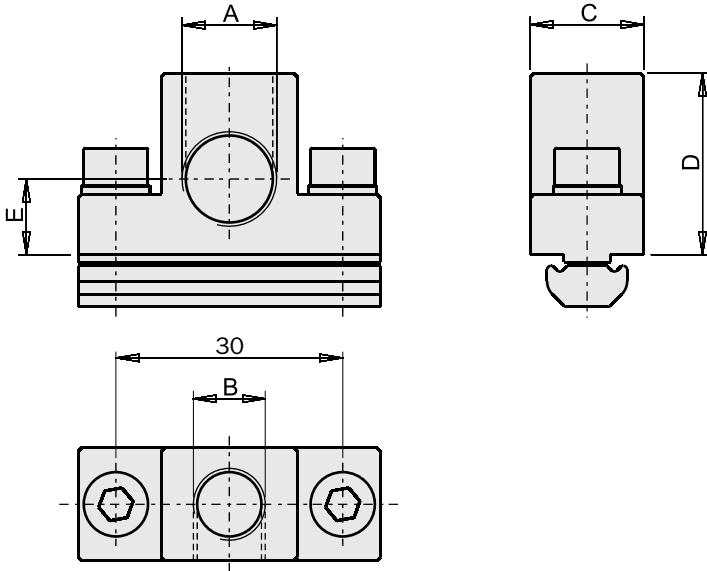

Direct connector for vacuum cup

(kit with screws)

	MFI-A46	MFI-A47
A [mm]	G1/8"	G1/4"
B [mm]	G1/8"	G1/8"
C [mm]	15	15
D [mm]	24	24
E [mm]	12	10
	EMF-1018	-
	EMF-1818	-
	EMF-2510	EMF-2510
	EMF-2518	EMF-2518
	EMF-2525	EMF-2525
EMF/EMB	EMF-5025	EMF-5025
	EMF-4040	EMF-4040
	EMF-8040	EMF-8040
	EMB-2017	-
	EMB-3026	EMB-3026
	EMB-5045	EMB-5045
Weight	42 g	40 g
Price	\$10.58	\$10.58

Application example

Mounting bracket for vacuum cup

(kit with screws)

	MFI-A48	MFI-A49	MFI-A50
A [mm]	M5	G1/8"	G1/4"
B [mm]	16	25	25
C [mm]	13.5	21.5	21.5
D [mm]	M5	G1/8"	G1/8"
E [mm]	8	15	15
F [mm]	4	7.5	7.5
G [mm]	29	44.5	46.5
H [mm]	18	25	25
I [mm]	4.3	8	10
L [mm]	8	15	15
	EMF-1818	EMF-2510	EMF-2510
EMF - ...	EMF-1018	EMF-2518	EMF-2518
	-	EMF-2525	EMF-2525
	-	EMF-5025	EMF-5025
Weight	15 g	45 g	45 g
Price	\$11.35	\$14.42	\$15.29

Application example

Only for MFI-A48 and MFI-A49

Adjustable angle connector for vacuum cup

(kit with screws)

	MFI-A54	MFI-A55	MFI-A56
A [mm]	M5	G1/8"	G1/4"
B [mm]	16	25	25
C [mm]	13	21	21
D [mm]	M5	G1/8"	G1/8"
E [mm]	10	15	15
F [mm]	5.3	7.8	7.8
G [mm]	28	43	43
H [mm]	10	17	17
I [mm]	2	2	2
L [mm]	8	15	15
	EMF-1018	-	-
	EMF-1818	-	-
	EMF-2510	EMF-2510	EMF-2510
	EMF-2518	EMF-2518	EMF-2518
	EMF-2525	EMF-2525	EMF-2525
EMF/EMB	EMF-5025	EMF-5025	EMF-5025
	-	EMF-4040	EMF-4040
	-	EMF-8040	EMF-8040
	EMB-2017	EMB-2017	EMB-2017
	EMB-3026	EMB-3026	EMB-3026
	EMB-5045	EMB-5045	EMB-5045
Weight	15 g	45 g	42 g
Price	\$14.11	\$18.43	\$18.36