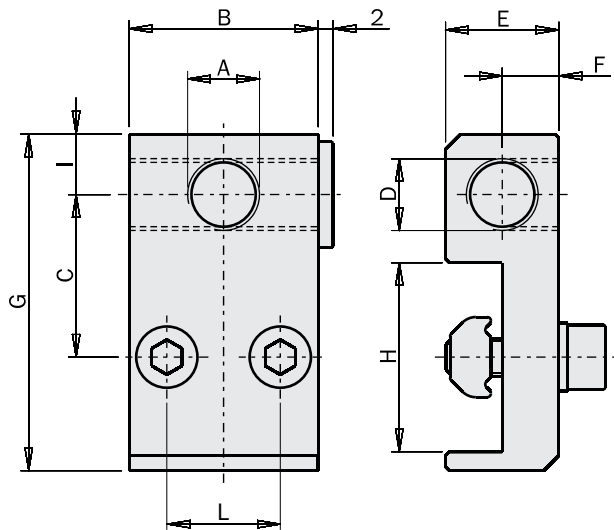

Direct connector for vacuum cup

(kit with screws)

	MFI-A46	MFI-A47
A [mm]	G1/8"	G1/4"
B [mm]	G1/8"	G1/8"
C [mm]	15	15
D [mm]	24	24
E [mm]	12	10
	EMF-1018	-
	EMF-1818	-
	EMF-2510	EMF-2510
	EMF-2518	EMF-2518
	EMF-2525	EMF-2525
EMF/EMB	EMF-5025	EMF-5025
	EMF-4040	EMF-4040
	EMF-8040	EMF-8040
	EMB-2017	-
	EMB-3026	EMB-3026
	EMB-5045	EMB-5045
Weight	42 g	40 g
Price	\$10.58	\$10.58

Application example

Mounting bracket for vacuum cup

(kit with screws)

	MFI-A48	MFI-A49	MFI-A50
A [mm]	M5	G1/8"	G1/4"
B [mm]	16	25	25
C [mm]	13.5	21.5	21.5
D [mm]	M5	G1/8"	G1/8"
E [mm]	8	15	15
F [mm]	4	7.5	7.5
G [mm]	29	44.5	46.5
H [mm]	18	25	25
I [mm]	4.3	8	10
L [mm]	8	15	15
	EMF-1818	EMF-2510	EMF-2510
EMF - ...	EMF-1018	EMF-2518	EMF-2518
	-	EMF-2525	EMF-2525
	-	EMF-5025	EMF-5025
Weight	15 g	45 g	45 g
Price	\$11.35	\$14.42	\$15.29

Application example

Only for MFI-A48 and MFI-A49

Adjustable angle connector for vacuum cup

(kit with screws)

	MFI-A54	MFI-A55	MFI-A56
A [mm]	M5	G1/8"	G1/4"
B [mm]	16	25	25
C [mm]	13	21	21
D [mm]	M5	G1/8"	G1/8"
E [mm]	10	15	15
F [mm]	5.3	7.8	7.8
G [mm]	28	43	43
H [mm]	10	17	17
I [mm]	2	2	2
L [mm]	8	15	15
	EMF-1018	-	-
	EMF-1818	-	-
	EMF-2510	EMF-2510	EMF-2510
	EMF-2518	EMF-2518	EMF-2518
	EMF-2525	EMF-2525	EMF-2525
EMF/EMB	EMF-5025	EMF-5025	EMF-5025
	-	EMF-4040	EMF-4040
	-	EMF-8040	EMF-8040
	EMB-2017	EMB-2017	EMB-2017
	EMB-3026	EMB-3026	EMB-3026
	EMB-5045	EMB-5045	EMB-5045
Weight	15 g	45 g	42 g
Price	\$14.11	\$18.43	\$18.36