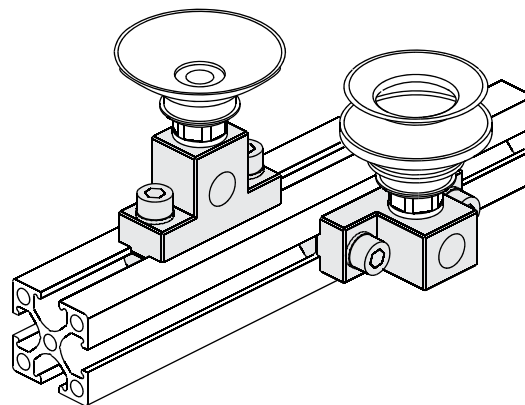

Direct connector for vacuum cup

(kit with screws)

	MFI-A46	MFI-A47
A [mm]	G1/8"	G1/4"
B [mm]	G1/8"	G1/8"
C [mm]	15	15
D [mm]	24	24
E [mm]	12	10
	EMF-1018	-
	EMF-1818	-
	EMF-2510	EMF-2510
	EMF-2518	EMF-2518
	EMF-2525	EMF-2525
EMF/EMB	EMF-5025	EMF-5025
	EMF-4040	EMF-4040
	EMF-8040	EMF-8040
	EMB-2017	-
	EMB-3026	EMB-3026
	EMB-5045	EMB-5045
Weight	42 g	40 g
Price	\$10.58	\$10.58

Application example

Mounting bracket for vacuum cup

(kit with screws)

	MFI-A48	MFI-A49	MFI-A50
A [mm]	M5	G1/8"	G1/4"
B [mm]	16	25	25
C [mm]	13.5	21.5	21.5
D [mm]	M5	G1/8"	G1/8"
E [mm]	8	15	15
F [mm]	4	7.5	7.5
G [mm]	29	44.5	46.5
H [mm]	18	25	25
I [mm]	4.3	8	10
L [mm]	8	15	15
	EMF-1818	EMF-2510	EMF-2510
EMF - ...	EMF-1018	EMF-2518	EMF-2518
	-	EMF-2525	EMF-2525
	-	EMF-5025	EMF-5025
Weight	15 g	45 g	45 g
Price	\$11.35	\$14.42	\$15.29

Application example

Only for MFI-A48 and MFI-A49

Adjustable angle connector for vacuum cup

(kit with screws)

	MFI-A54	MFI-A55	MFI-A56
A [mm]	M5	G1/8"	G1/4"
B [mm]	16	25	25
C [mm]	13	21	21
D [mm]	M5	G1/8"	G1/8"
E [mm]	10	15	15
F [mm]	5.3	7.8	7.8
G [mm]	28	43	43
H [mm]	10	17	17
I [mm]	2	2	2
L [mm]	8	15	15
	EMF-1018	-	-
	EMF-1818	-	-
	EMF-2510	EMF-2510	EMF-2510
	EMF-2518	EMF-2518	EMF-2518
	EMF-2525	EMF-2525	EMF-2525
EMF/EMB	EMF-5025	EMF-5025	EMF-5025
	-	EMF-4040	EMF-4040
	-	EMF-8040	EMF-8040
	EMB-2017	EMB-2017	EMB-2017
	EMB-3026	EMB-3026	EMB-3026
	EMB-5045	EMB-5045	EMB-5045
Weight	15 g	45 g	42 g
Price	\$14.11	\$18.43	\$18.36