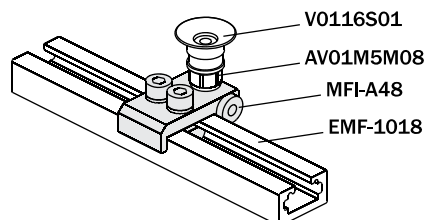

Direct connector for vacuum cup

(kit with screws)

	MFI-A46	MFI-A47
A [mm]	G1/8"	G1/4"
B [mm]	G1/8"	G1/8"
C [mm]	15	15
D [mm]	24	24
E [mm]	12	10
	EMF-1018	-
	EMF-1818	-
	EMF-2510	EMF-2510
	EMF-2518	EMF-2518
	EMF-2525	EMF-2525
EMF/EMB	EMF-5025	EMF-5025
	EMF-4040	EMF-4040
	EMF-8040	EMF-8040
	EMB-2017	-
	EMB-3026	EMB-3026
	EMB-5045	EMB-5045
Weight	42 g	40 g
Price	\$10.58	\$10.58

Application example

Mounting bracket for vacuum cup

(kit with screws)

	MFI-A48	MFI-A49	MFI-A50
A [mm]	M5	G1/8"	G1/4"
B [mm]	16	25	25
C [mm]	13.5	21.5	21.5
D [mm]	M5	G1/8"	G1/8"
E [mm]	8	15	15
F [mm]	4	7.5	7.5
G [mm]	29	44.5	46.5
H [mm]	18	25	25
I [mm]	4.3	8	10
L [mm]	8	15	15
	EMF-1818	EMF-2510	EMF-2510
EMF - ...	EMF-1018	EMF-2518	EMF-2518
	-	EMF-2525	EMF-2525
	-	EMF-5025	EMF-5025
Weight	15 g	45 g	45 g
Price	\$11.35	\$14.42	\$15.29

Application example

Only for MFI-A48 and MFI-A49

Adjustable angle connector for vacuum cup

(kit with screws)

	MFI-A54	MFI-A55	MFI-A56
A [mm]	M5	G1/8"	G1/4"
B [mm]	16	25	25
C [mm]	13	21	21
D [mm]	M5	G1/8"	G1/8"
E [mm]	10	15	15
F [mm]	5.3	7.8	7.8
G [mm]	28	43	43
H [mm]	10	17	17
I [mm]	2	2	2
L [mm]	8	15	15
	EMF-1018	-	-
	EMF-1818	-	-
	EMF-2510	EMF-2510	EMF-2510
	EMF-2518	EMF-2518	EMF-2518
	EMF-2525	EMF-2525	EMF-2525
EMF/EMB	EMF-5025	EMF-5025	EMF-5025
	-	EMF-4040	EMF-4040
	-	EMF-8040	EMF-8040
	EMB-2017	EMB-2017	EMB-2017
	EMB-3026	EMB-3026	EMB-3026
	EMB-5045	EMB-5045	EMB-5045
Weight	15 g	45 g	42 g
Price	\$14.11	\$18.43	\$18.36