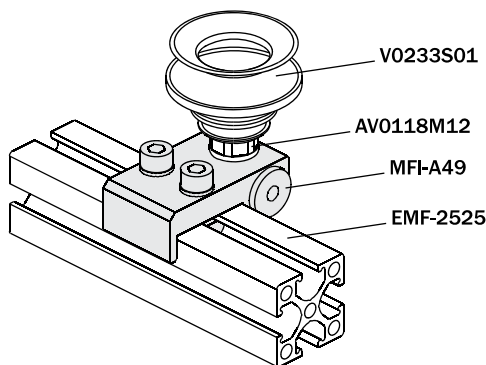

Direct connector for vacuum cup

(kit with screws)

	MFI-A46	MFI-A47
A [mm]	G1/8"	G1/4"
B [mm]	G1/8"	G1/8"
C [mm]	15	15
D [mm]	24	24
E [mm]	12	10
	EMF-1018	-
	EMF-1818	-
	EMF-2510	EMF-2510
	EMF-2518	EMF-2518
	EMF-2525	EMF-2525
EMF/EMB	EMF-5025	EMF-5025
	EMF-4040	EMF-4040
	EMF-8040	EMF-8040
	EMB-2017	-
	EMB-3026	EMB-3026
	EMB-5045	EMB-5045
Weight	42 g	40 g
Price	\$10.58	\$10.58

Application example

Mounting bracket for vacuum cup

(kit with screws)

	MFI-A48	MFI-A49	MFI-A50
A [mm]	M5	G1/8"	G1/4"
B [mm]	16	25	25
C [mm]	13.5	21.5	21.5
D [mm]	M5	G1/8"	G1/8"
E [mm]	8	15	15
F [mm]	4	7.5	7.5
G [mm]	29	44.5	46.5
H [mm]	18	25	25
I [mm]	4.3	8	10
L [mm]	8	15	15
	EMF-1818	EMF-2510	EMF-2510
EMF - ...	EMF-1018	EMF-2518	EMF-2518
	-	EMF-2525	EMF-2525
	-	EMF-5025	EMF-5025
Weight	15 g	45 g	45 g
Price	\$11.35	\$14.42	\$15.29

Application example

Only for MFI-A48 and MFI-A49

Adjustable angle connector for vacuum cup

(kit with screws)

	MFI-A54	MFI-A55	MFI-A56
A [mm]	M5	G1/8"	G1/4"
B [mm]	16	25	25
C [mm]	13	21	21
D [mm]	M5	G1/8"	G1/8"
E [mm]	10	15	15
F [mm]	5.3	7.8	7.8
G [mm]	28	43	43
H [mm]	10	17	17
I [mm]	2	2	2
L [mm]	8	15	15
	EMF-1018	-	-
	EMF-1818	-	-
	EMF-2510	EMF-2510	EMF-2510
	EMF-2518	EMF-2518	EMF-2518
	EMF-2525	EMF-2525	EMF-2525
EMF/EMB	EMF-5025	EMF-5025	EMF-5025
	-	EMF-4040	EMF-4040
	-	EMF-8040	EMF-8040
	EMB-2017	EMB-2017	EMB-2017
	EMB-3026	EMB-3026	EMB-3026
	EMB-5045	EMB-5045	EMB-5045
Weight	15 g	45 g	42 g
Price	\$14.11	\$18.43	\$18.36