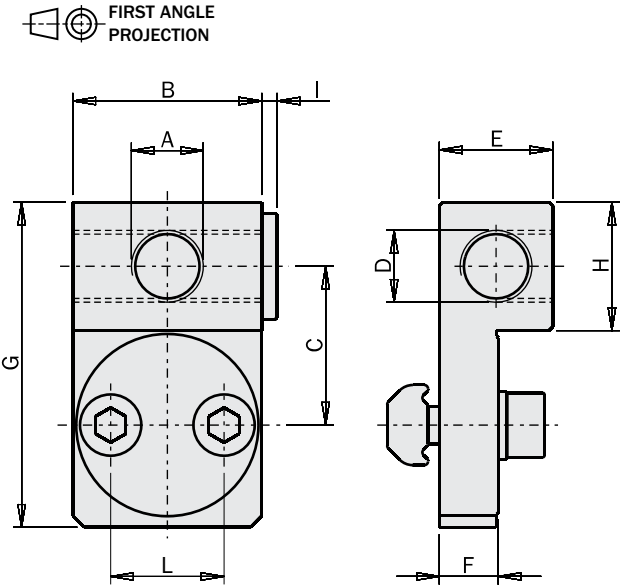

Application example

Mounting bracket for vacuum cup

(kit with screws)

	MFI-A48	MFI-A49	MFI-A50
A [mm]	M5	G1/8"	G1/4"
B [mm]	16	25	25
C [mm]	13.5	21.5	21.5
D [mm]	M5	G1/8"	G1/8"
E [mm]	8	15	15
F [mm]	4	7.5	7.5
G [mm]	29	44.5	46.5
H [mm]	18	25	25
I [mm]	4.3	8	10
L [mm]	8	15	15
	EMF-1818	EMF-2510	EMF-2510
EMF - ...	EMF-1018	EMF-2518	EMF-2518
	-	EMF-2525	EMF-2525
	-	EMF-5025	EMF-5025
Weight	15 g	45 g	45 g
Price	\$11.35	\$14.42	\$15.29

Application example

Only for MFI-A48 and MFI-A49

Adjustable angle connector for vacuum cup

(kit with screws)

	MFI-A54	MFI-A55	MFI-A56
A [mm]	M5	G1/8"	G1/4"
B [mm]	16	25	25
C [mm]	13	21	21
D [mm]	M5	G1/8"	G1/8"
E [mm]	10	15	15
F [mm]	5.3	7.8	7.8
G [mm]	28	43	43
H [mm]	10	17	17
I [mm]	2	2	2
L [mm]	8	15	15
	EMF-1018	-	-
	EMF-1818	-	-
	EMF-2510	EMF-2510	EMF-2510
	EMF-2518	EMF-2518	EMF-2518
	EMF-2525	EMF-2525	EMF-2525
EMF/EMB	EMF-5025	EMF-5025	EMF-5025
	-	EMF-4040	EMF-4040
	-	EMF-8040	EMF-8040
	EMB-2017	EMB-2017	EMB-2017
	EMB-3026	EMB-3026	EMB-3026
	EMB-5045	EMB-5045	EMB-5045
Weight	15 g	45 g	42 g
Price	\$14.11	\$18.43	\$18.36