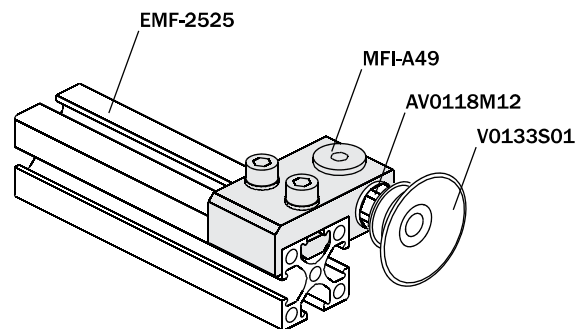

Direct connector for vacuum cup

(kit with screws)

	MFI-A46	MFI-A47
A [mm]	G1/8"	G1/4"
B [mm]	G1/8"	G1/8"
C [mm]	15	15
D [mm]	24	24
E [mm]	12	10
	EMF-1018	-
	EMF-1818	-
	EMF-2510	EMF-2510
	EMF-2518	EMF-2518
	EMF-2525	EMF-2525
EMF/EMB	EMF-5025	EMF-5025
	EMF-4040	EMF-4040
	EMF-8040	EMF-8040
	EMB-2017	-
	EMB-3026	EMB-3026
	EMB-5045	EMB-5045
Weight	42 g	40 g
Price	\$10.58	\$10.58

Application example

Mounting bracket for vacuum cup

(kit with screws)

	MFI-A48	MFI-A49	MFI-A50
A [mm]	M5	G1/8"	G1/4"
B [mm]	16	25	25
C [mm]	13.5	21.5	21.5
D [mm]	M5	G1/8"	G1/8"
E [mm]	8	15	15
F [mm]	4	7.5	7.5
G [mm]	29	44.5	46.5
H [mm]	18	25	25
I [mm]	4.3	8	10
L [mm]	8	15	15
	EMF-1818	EMF-2510	EMF-2510
EMF - ...	EMF-1018	EMF-2518	EMF-2518
	-	EMF-2525	EMF-2525
	-	EMF-5025	EMF-5025
Weight	15 g	45 g	45 g
Price	\$11.35	\$14.42	\$15.29

Application example

Only for MFI-A48 and MFI-A49

Adjustable angle connector for vacuum cup

(kit with screws)

	MFI-A54	MFI-A55	MFI-A56
A [mm]	M5	G1/8"	G1/4"
B [mm]	16	25	25
C [mm]	13	21	21
D [mm]	M5	G1/8"	G1/8"
E [mm]	10	15	15
F [mm]	5.3	7.8	7.8
G [mm]	28	43	43
H [mm]	10	17	17
I [mm]	2	2	2
L [mm]	8	15	15
	EMF-1018	-	-
	EMF-1818	-	-
	EMF-2510	EMF-2510	EMF-2510
	EMF-2518	EMF-2518	EMF-2518
	EMF-2525	EMF-2525	EMF-2525
EMF/EMB	EMF-5025	EMF-5025	EMF-5025
	-	EMF-4040	EMF-4040
	-	EMF-8040	EMF-8040
	EMB-2017	EMB-2017	EMB-2017
	EMB-3026	EMB-3026	EMB-3026
	EMB-5045	EMB-5045	EMB-5045
Weight	15 g	45 g	42 g
Price	\$14.11	\$18.43	\$18.36