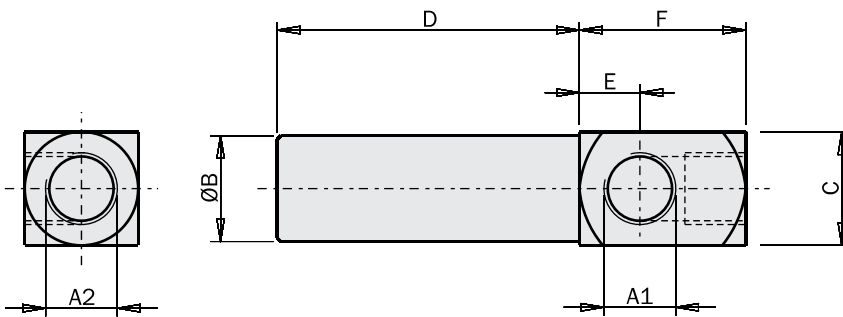

**Leg for vacuum cup**

	MFI-A170	MFI-A171	MFI-A172	MFI-A71	MFI-A72	MFI-A73	MFI-A74	MFI-A75	MFI-A76
A1 [mm]	M5	M5	M5	G1/8"	G1/8"	G1/8"	G1/8"	G1/8"	G1/8"
A2 [mm]	M5	M5	M5	G1/8"	G1/8"	G1/8"	G1/4"	G1/4"	G1/4"
B [mm]	Ø10	Ø10	Ø10	Ø14	Ø14	Ø14	Ø20	Ø20	Ø20
C [mm]	11	11	11	15	15	15	20	20	20
D [mm]	30	60	90	40	80	120	50	100	150
E [mm]	6	6	6	8	8	8	8	8	8
F [mm]	16	16	16	22	22	22	23	23	23
Weight	10 g	13 g	17 g	17 g	25 g	32 g	40 g	60 g	75 g
Price	\$12.10	\$12.75	\$13.20	\$18.55	\$18.55	\$19.63	\$19.63	\$19.63	\$21.44

FIRST ANGLE PROJECTION

**Application example**