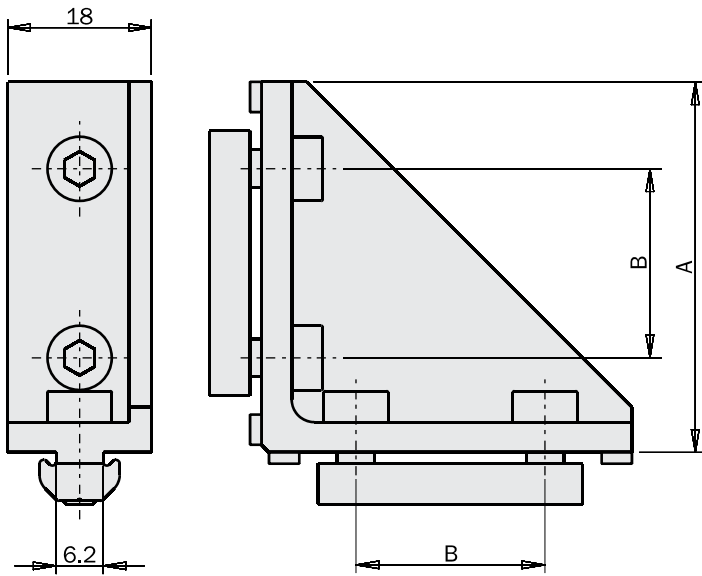

**Angle bracket for profiles**

(kit with screws)

	MFI-A140	MFI-A141
A [mm]	24	49
B [mm]	-	25
Weight	33 g	82 g
Price	\$5.28	\$7.10

FIRST ANGLE PROJECTION

**Application example**