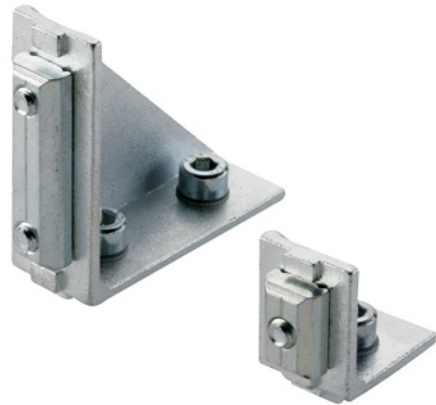

**Angle bracket for profiles**

(kit with screws)

	MFI-A140	MFI-A141
A [mm]	24	49
B [mm]	-	25
Weight	33 g	82 g
Price	\$5.28	\$7.10

FIRST ANGLE PROJECTION

**Application example**