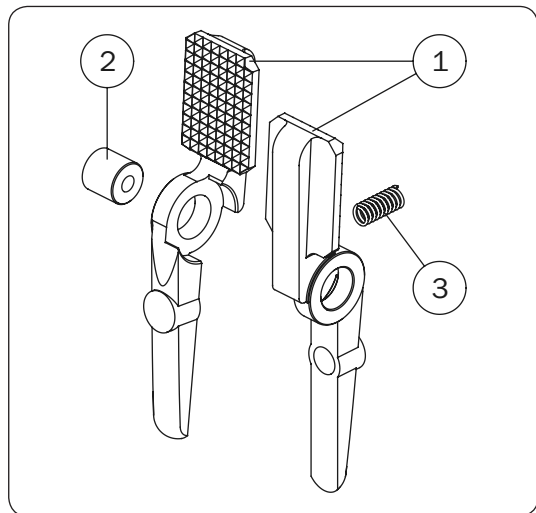

Fingers

Fingers	Nipper	Finger style	A1 A2	B	C1 C2	D	E	F	1	2	3	Weight	
JGW-10S-A50	GN-10...	wide	14.5 12	49.5	5 9	25	35	12	GN-10S-50	GN-20S-51	K-012-12	175 g	
JGW-20S-A50	GN-20...	wide	18 13	49.5	6 9	25	35	12	GN-20S-50	GN-20S-51	K-012-12	185 g	
JGN-10S-A52	GN-10...	narrow	9 6.5	49.5	0 3.5	25	35	12	GN-20S-53	GN-20S-51	K-012-12	190 g	
JGN-20S-A52	GN-20...	narrow	11 7.5	49.5	0 3.5	25	35	12	GN-20S-52	GN-20S-51	K-012-12	200 g	