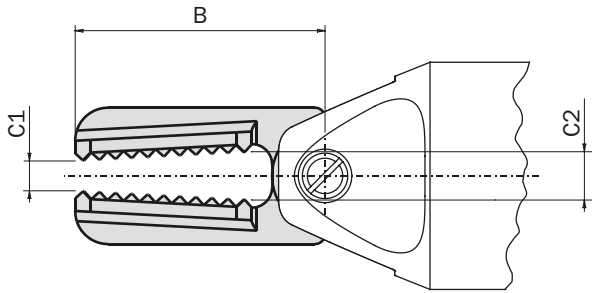

Fingers

Fingers	Nipper	Finger style	A1 A2	B	C1 C2	D	E	F	1	2	3	Weight	
JGW-10S-A50	GN-10...	wide	14.5 12	49.5	5 9	25	35	12	GN-10S-50	GN-20S-51	K-012-12	175 g	
JGW-20S-A50	GN-20...	wide	18 13	49.5	6 9	25	35	12	GN-20S-50	GN-20S-51	K-012-12	185 g	
JGN-10S-A52	GN-10...	narrow	9 6.5	49.5	0 3.5	25	35	12	GN-20S-53	GN-20S-51	K-012-12	190 g	
JGN-20S-A52	GN-20...	narrow	11 7.5	49.5	0 3.5	25	35	12	GN-20S-52	GN-20S-51	K-012-12	200 g	