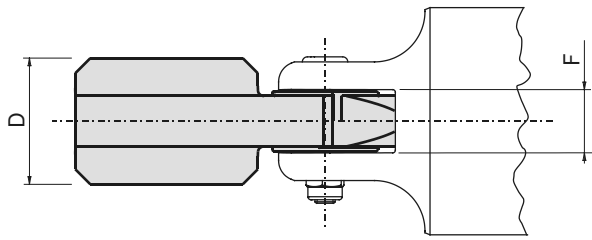

Fingers

Fingers	Nipper	Finger style	A1 A2	B	C1 C2	D	E	F	1	2	3	Weight	
JGW-10S-A50	GN-10...	wide	14.5 12	49.5	5 9	25	35	12	GN-10S-50	GN-20S-51	K-012-12	175 g	
JGW-20S-A50	GN-20...	wide	18 13	49.5	6 9	25	35	12	GN-20S-50	GN-20S-51	K-012-12	185 g	
JGN-10S-A52	GN-10...	narrow	9 6.5	49.5	0 3.5	25	35	12	GN-20S-53	GN-20S-51	K-012-12	190 g	
JGN-20S-A52	GN-20...	narrow	11 7.5	49.5	0 3.5	25	35	12	GN-20S-52	GN-20S-51	K-012-12	200 g	