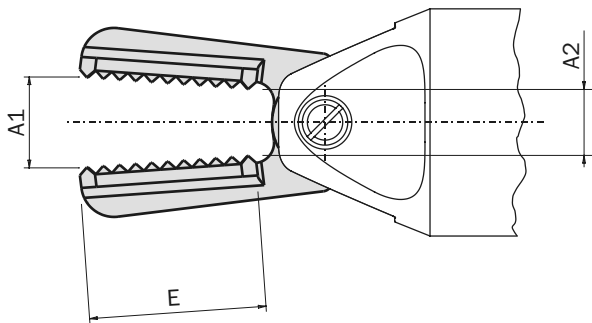

Fingers

Fingers	Nipper	Finger style	A1 A2	B	C1 C2	D	E	F	1	2	3	Weight	
JGW-10S-A50	GN-10...	wide	14.5 12	49.5	5 9	25	35	12	GN-10S-50	GN-20S-51	K-012-12	175 g	
JGW-20S-A50	GN-20...	wide	18 13	49.5	6 9	25	35	12	GN-20S-50	GN-20S-51	K-012-12	185 g	
JGN-10S-A52	GN-10...	narrow	9 6.5	49.5	0 3.5	25	35	12	GN-20S-53	GN-20S-51	K-012-12	190 g	
JGN-20S-A52	GN-20...	narrow	11 7.5	49.5	0 3.5	25	35	12	GN-20S-52	GN-20S-51	K-012-12	200 g	